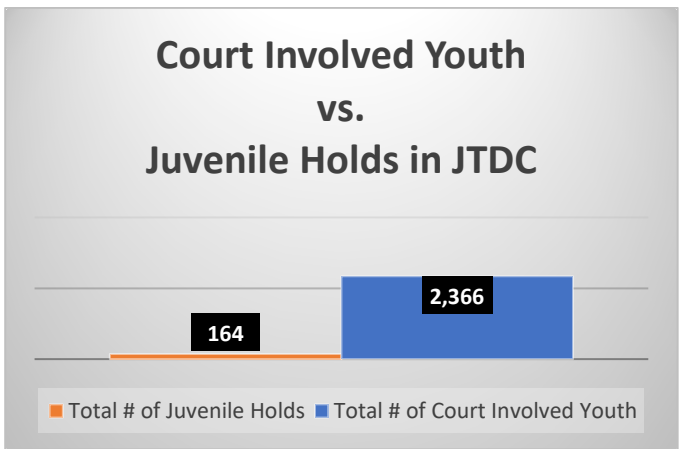

Daily Data Dashboard – September 23, 2025
Demographics for JTDC Population
Tuesday Morning Midnight Count

Data sources: cFive Supervisor – Court Involved Population and RMIS – JTDC Population

Daily Data Dashboard – September 23, 2025
Demographics for JTDC Population
Tuesday Morning Midnight Count