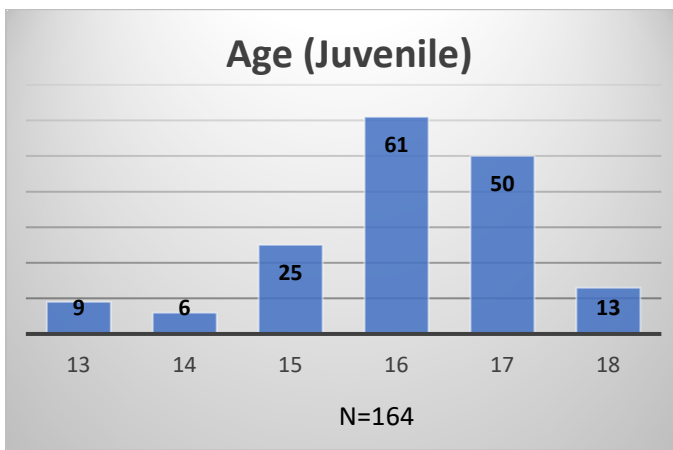

Daily Data Dashboard – September 23, 2025
Demographics for JTDC Population
Tuesday Morning Midnight Count

Data sources: cFive Supervisor – Court Involved Population and RMIS – JTDC Population

Daily Data Dashboard – September 23, 2025
Demographics for JTDC Population
Tuesday Morning Midnight Count