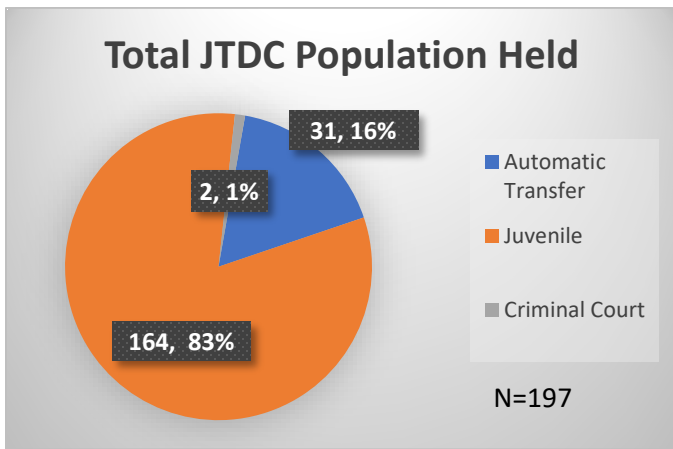

Daily Data Dashboard – September 23, 2025
Demographics for JTDC Population
Tuesday Morning Midnight Count

Data sources: cFive Supervisor – Court Involved Population and RMIS – JTDC Population

Daily Data Dashboard – September 23, 2025
Demographics for JTDC Population
Tuesday Morning Midnight Count