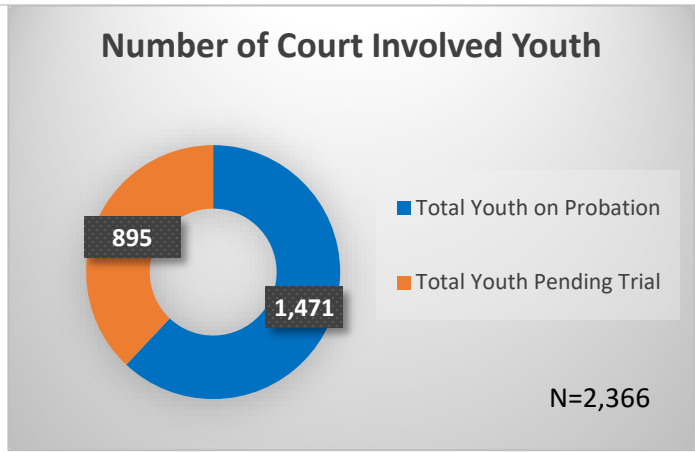

Daily Data Dashboard – September 23, 2025
Demographics for JTDC Population
Tuesday Morning Midnight Count

Data sources: cFive Supervisor – Court Involved Population and RMIS – JTDC Population

Daily Data Dashboard – September 23, 2025
Demographics for JTDC Population
Tuesday Morning Midnight Count