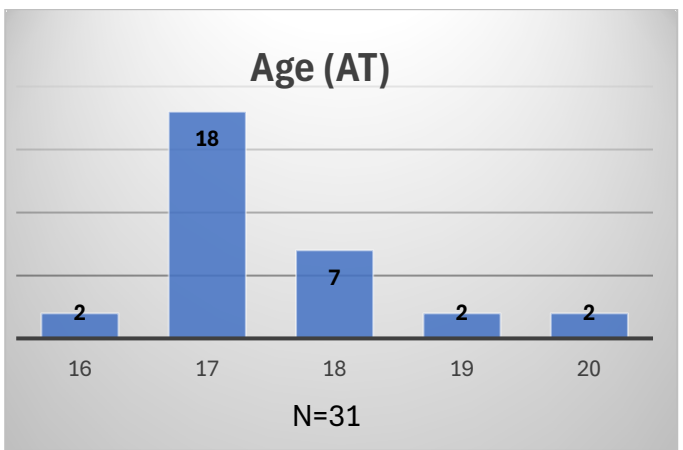

Daily Data Dashboard – September 23, 2025
Demographics for JTDC Population
Tuesday Morning Midnight Count

Data sources: cFive Supervisor – Court Involved Population and RMIS – JTDC Population

Daily Data Dashboard – September 23, 2025
Demographics for JTDC Population
Tuesday Morning Midnight Count